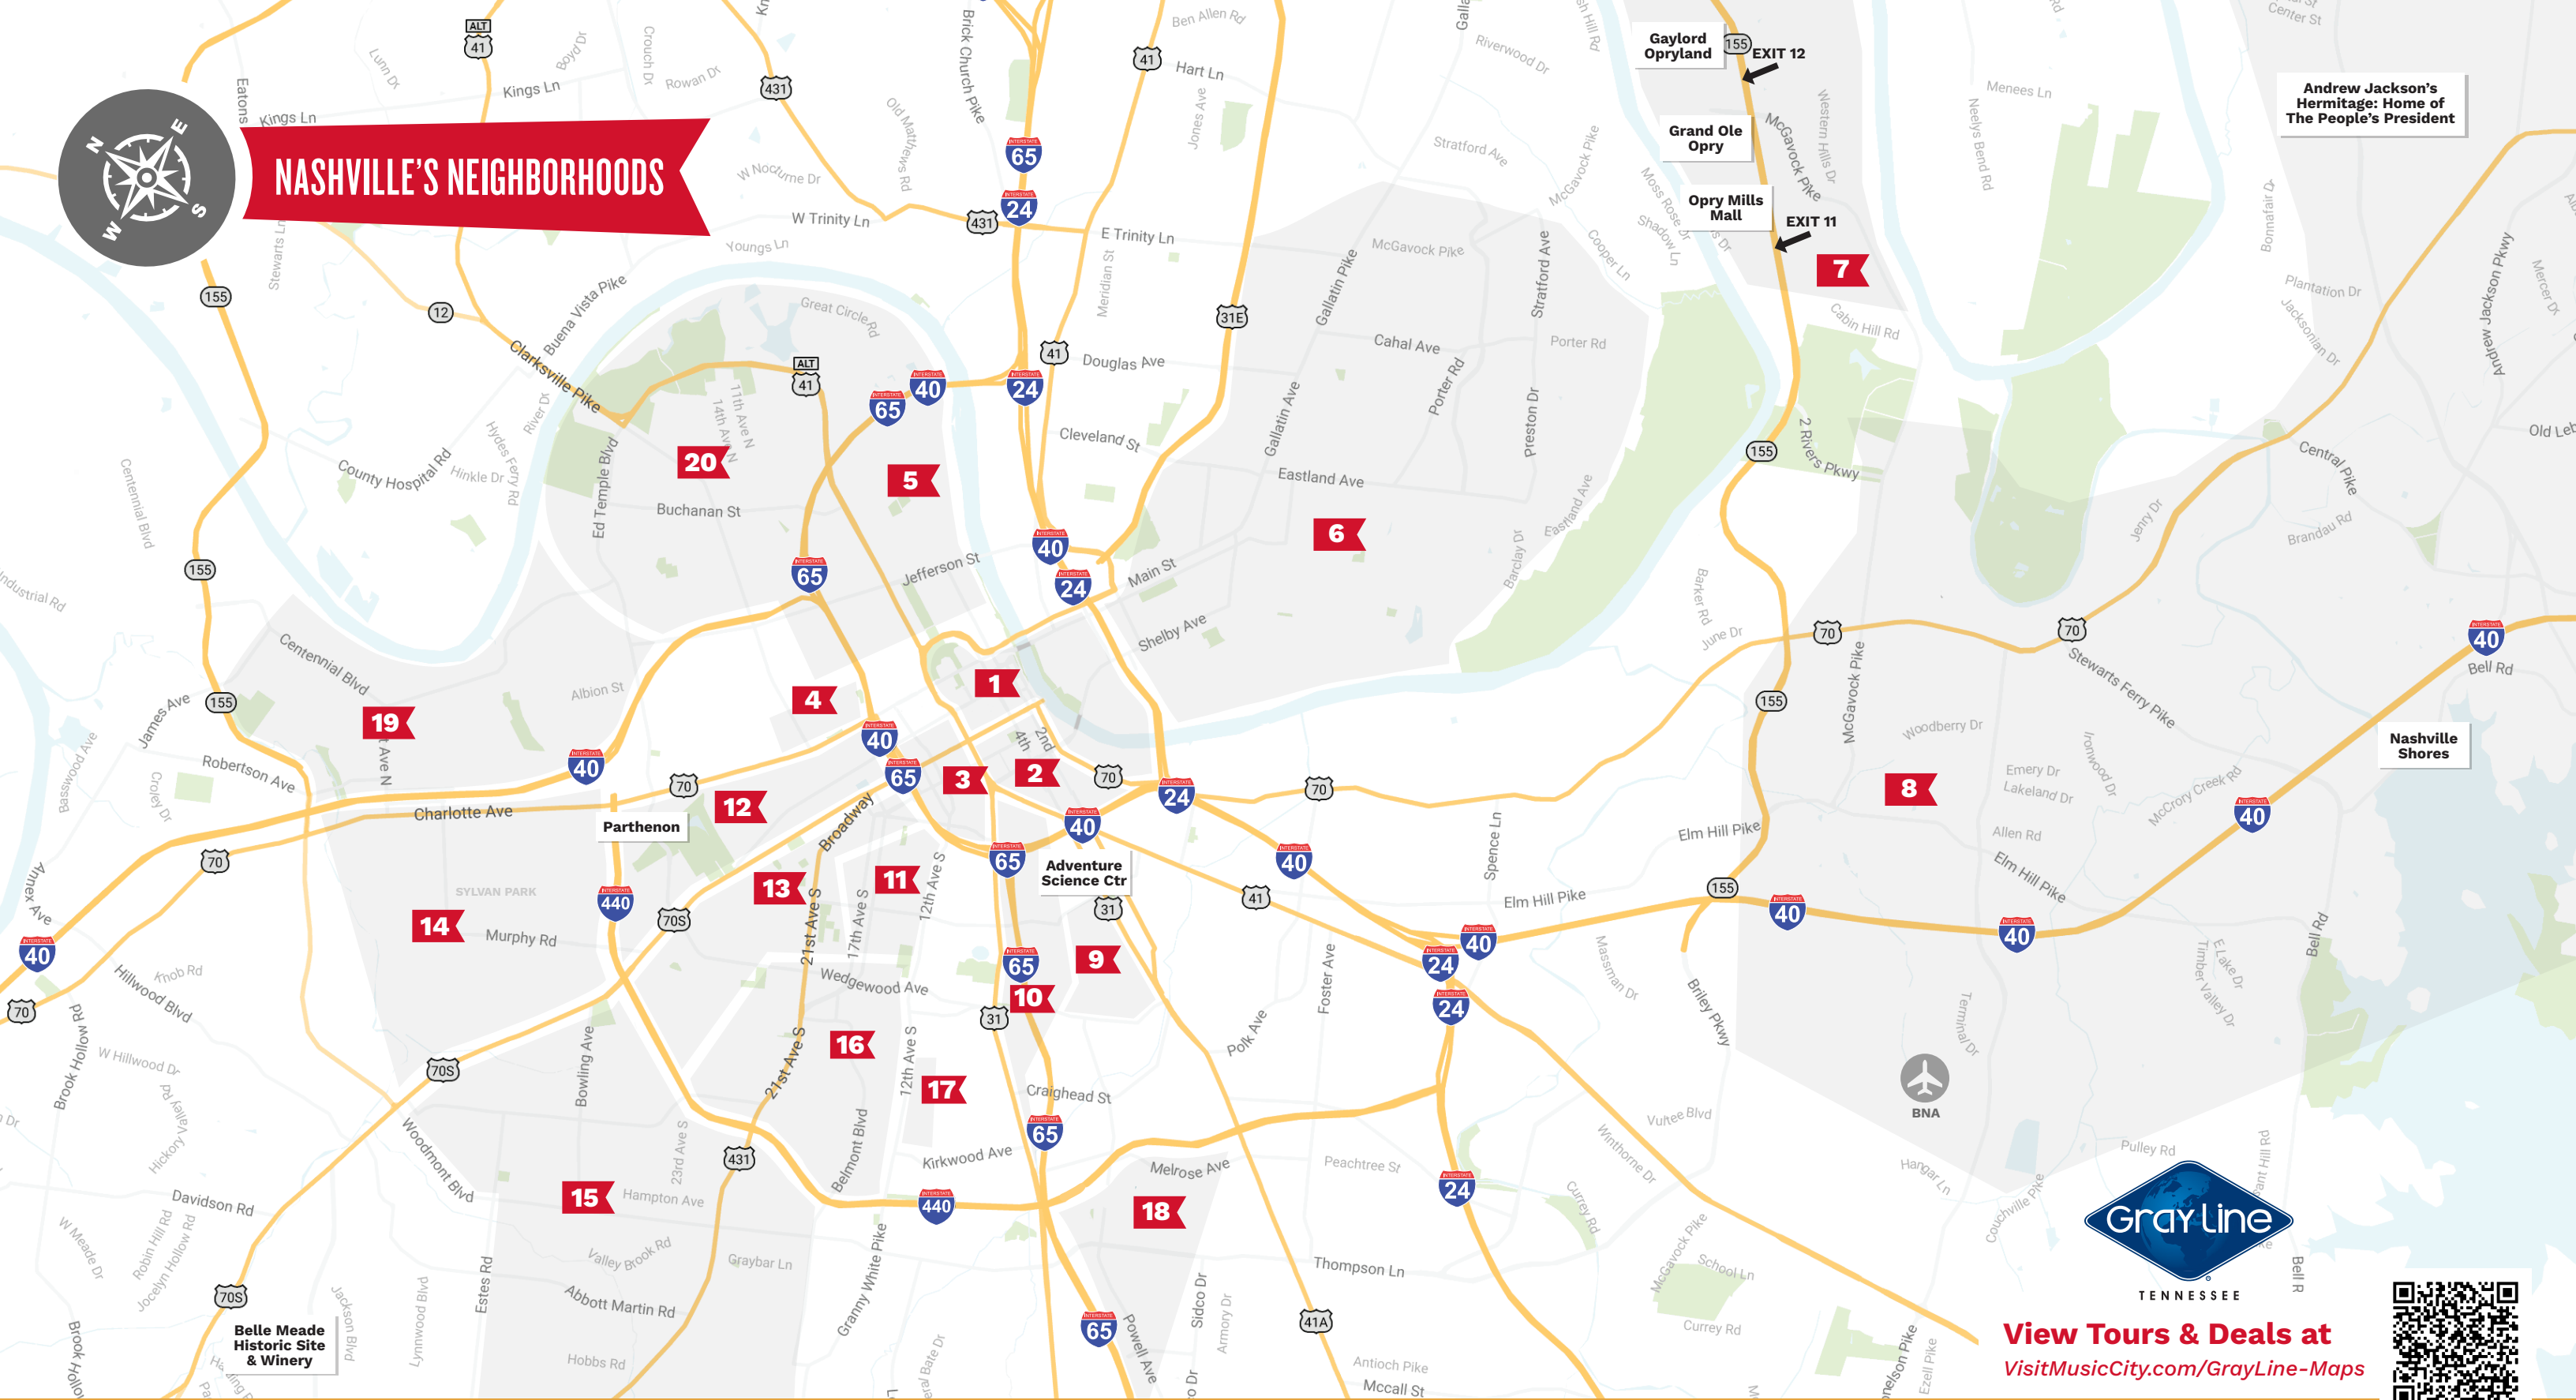

NASHVILLE'S NEIGHBORHOODS

Andrew Jackson's
Hermitage: Home of
The People's President

Gaylord Opryland
EXIT 12

Grand Ole Opry

Opry Mills Mall
EXIT 11

Nashville Shores

View Tours & Deals at
VisitMusicCity.com/GrayLine-Maps

1 - DOWNTOWN

2 - SOBRO

3 - THE GULCH

4 - MARATHON VILLAGE

5 - GERMANTOWN/JEFFERSON ST

6 - EAST NASHVILLE

7 - OPRYLAND/MUSIC VALLEY

8 - AIRPORT/DONELSON/HERMITAGE

9 - WEDGEWOOD/HOUSTON

10 - 8TH AVENUE/MELROSE

11 - MUSIC ROW/DEMONBREUN/EDGEHILL

12 - WEST END/ELLISTON PLACE

13 - MIDTOWN/VANDERBILT

14 - SYLVAN PARK

15 - GREEN HILLS

16 - BELMONT/HILLSBORO

17 - 12SOUTH

18 - BERRY HILL

19 - THE NATIONS/CHARLOTTE

20 - NORTH NASHVILLE